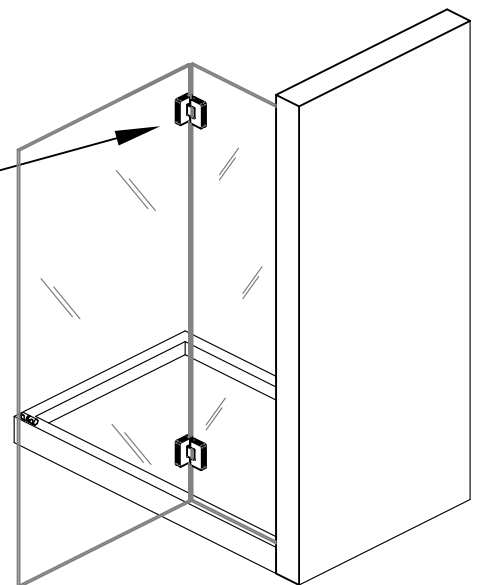

SHOWER BOXES

8505

GLASS

Tools required

6-8-10

SHOWER BOXES

8505R

GLASS