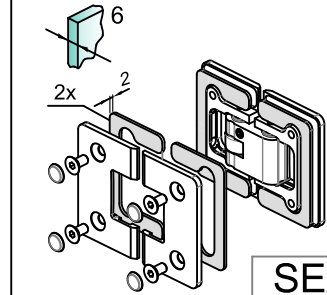

SHOWER BOXES

8505R

GLASS

Tools required

6-8-10

1

SEALS

2

3

REG

4

lock

5