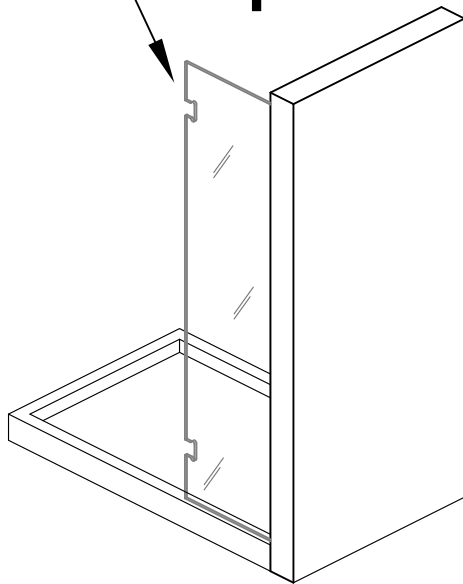

SHOWER BOXES

8505

GLASS

Tools required

6-8-10

SHOWER BOXES

8505R

GLASS