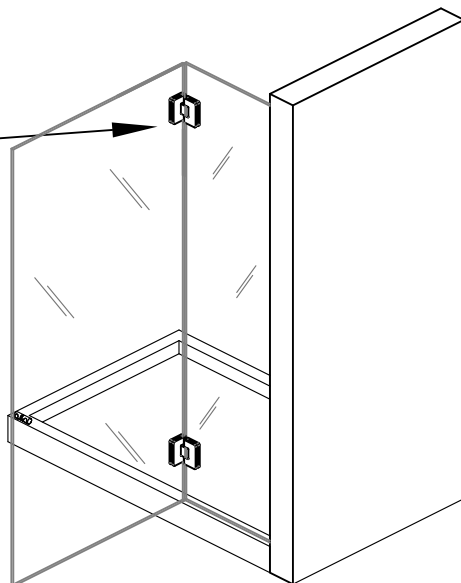

SHOWER BOXES

8505R

GLASS

Tools required

6-8-10

1

SEALS

2

3

REG

4

lock

5